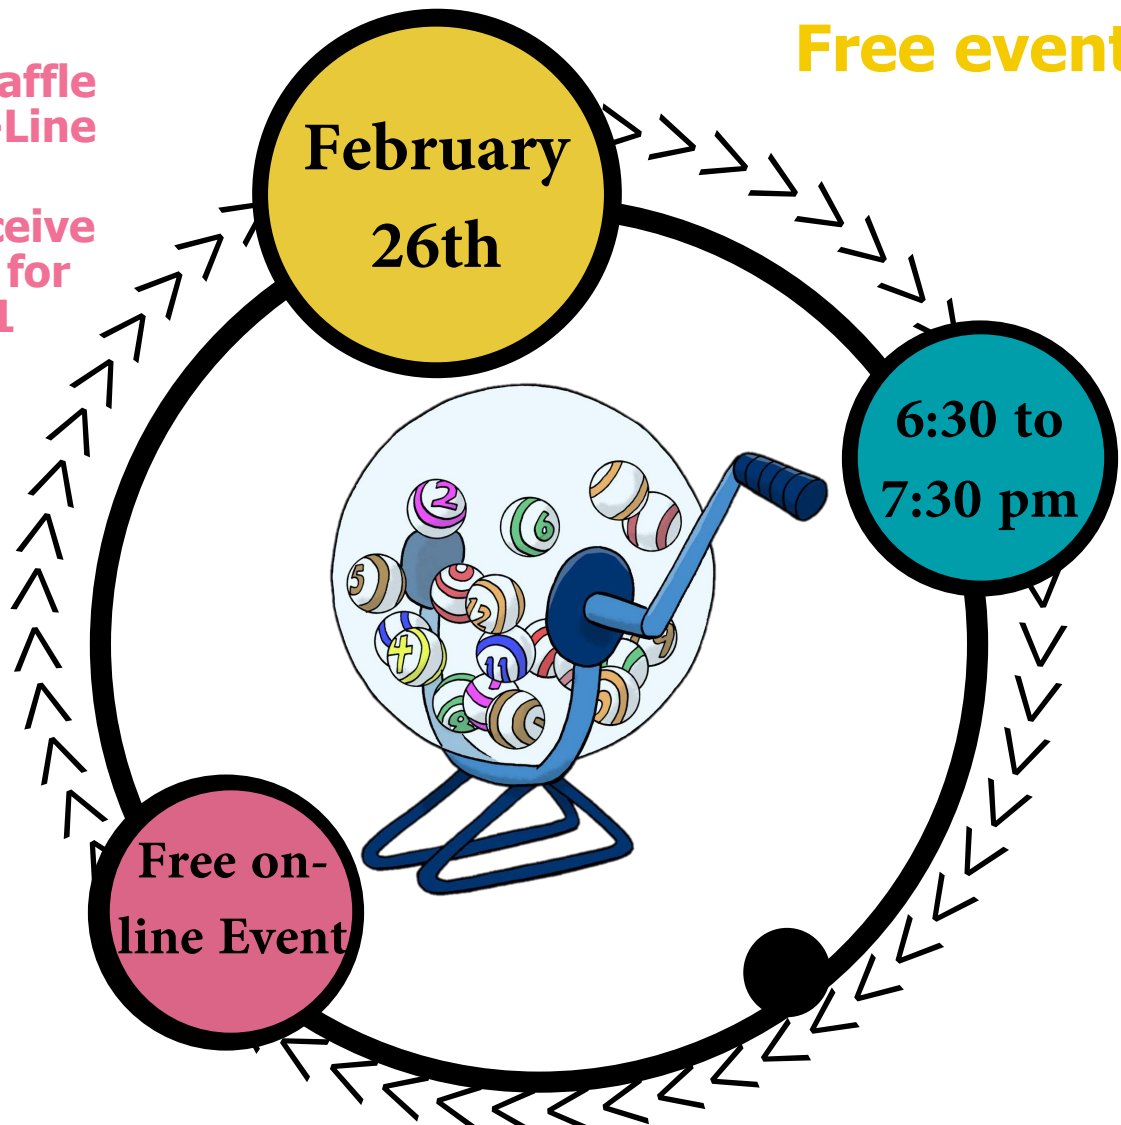

Prairieview Family

Free event

**Teacher Raffle
Tickets On-Line**

**You will receive
10 entries for
every \$1**

Roost 83 - Dine & Share

116 S Illinois 83 (Rt. 83)

All Day Event

Friday, February 26th

Bingo Night Details

A link to get a Bingo Card and the link to the Zoom Meeting will be provided on the 26th so be on the look out for more information.

Once you get the link for the Bingo Card you can follow it to get your our unique card. Each Bingo Player will have to log in on a separate device. Please make sure to type your **First** and **Last** name on the card.

Bingo Prizes and "Take Home" Raffle Prizes will be available for pickup at Prairieview School March 1 - 6. If your student is at school Bingo Prizes and small "Take Home" Prizes will be able to be sent home with your student.

Teacher Raffles On-Line

The Popular Teacher Raffle is available on-line at <https://go.rallyup.com/bingonight21>. Follow the link to see all of the exciting prizes. The link will be open February 12th - Friday, February 26th. Raffle Winners will be announced at Bingo Night!